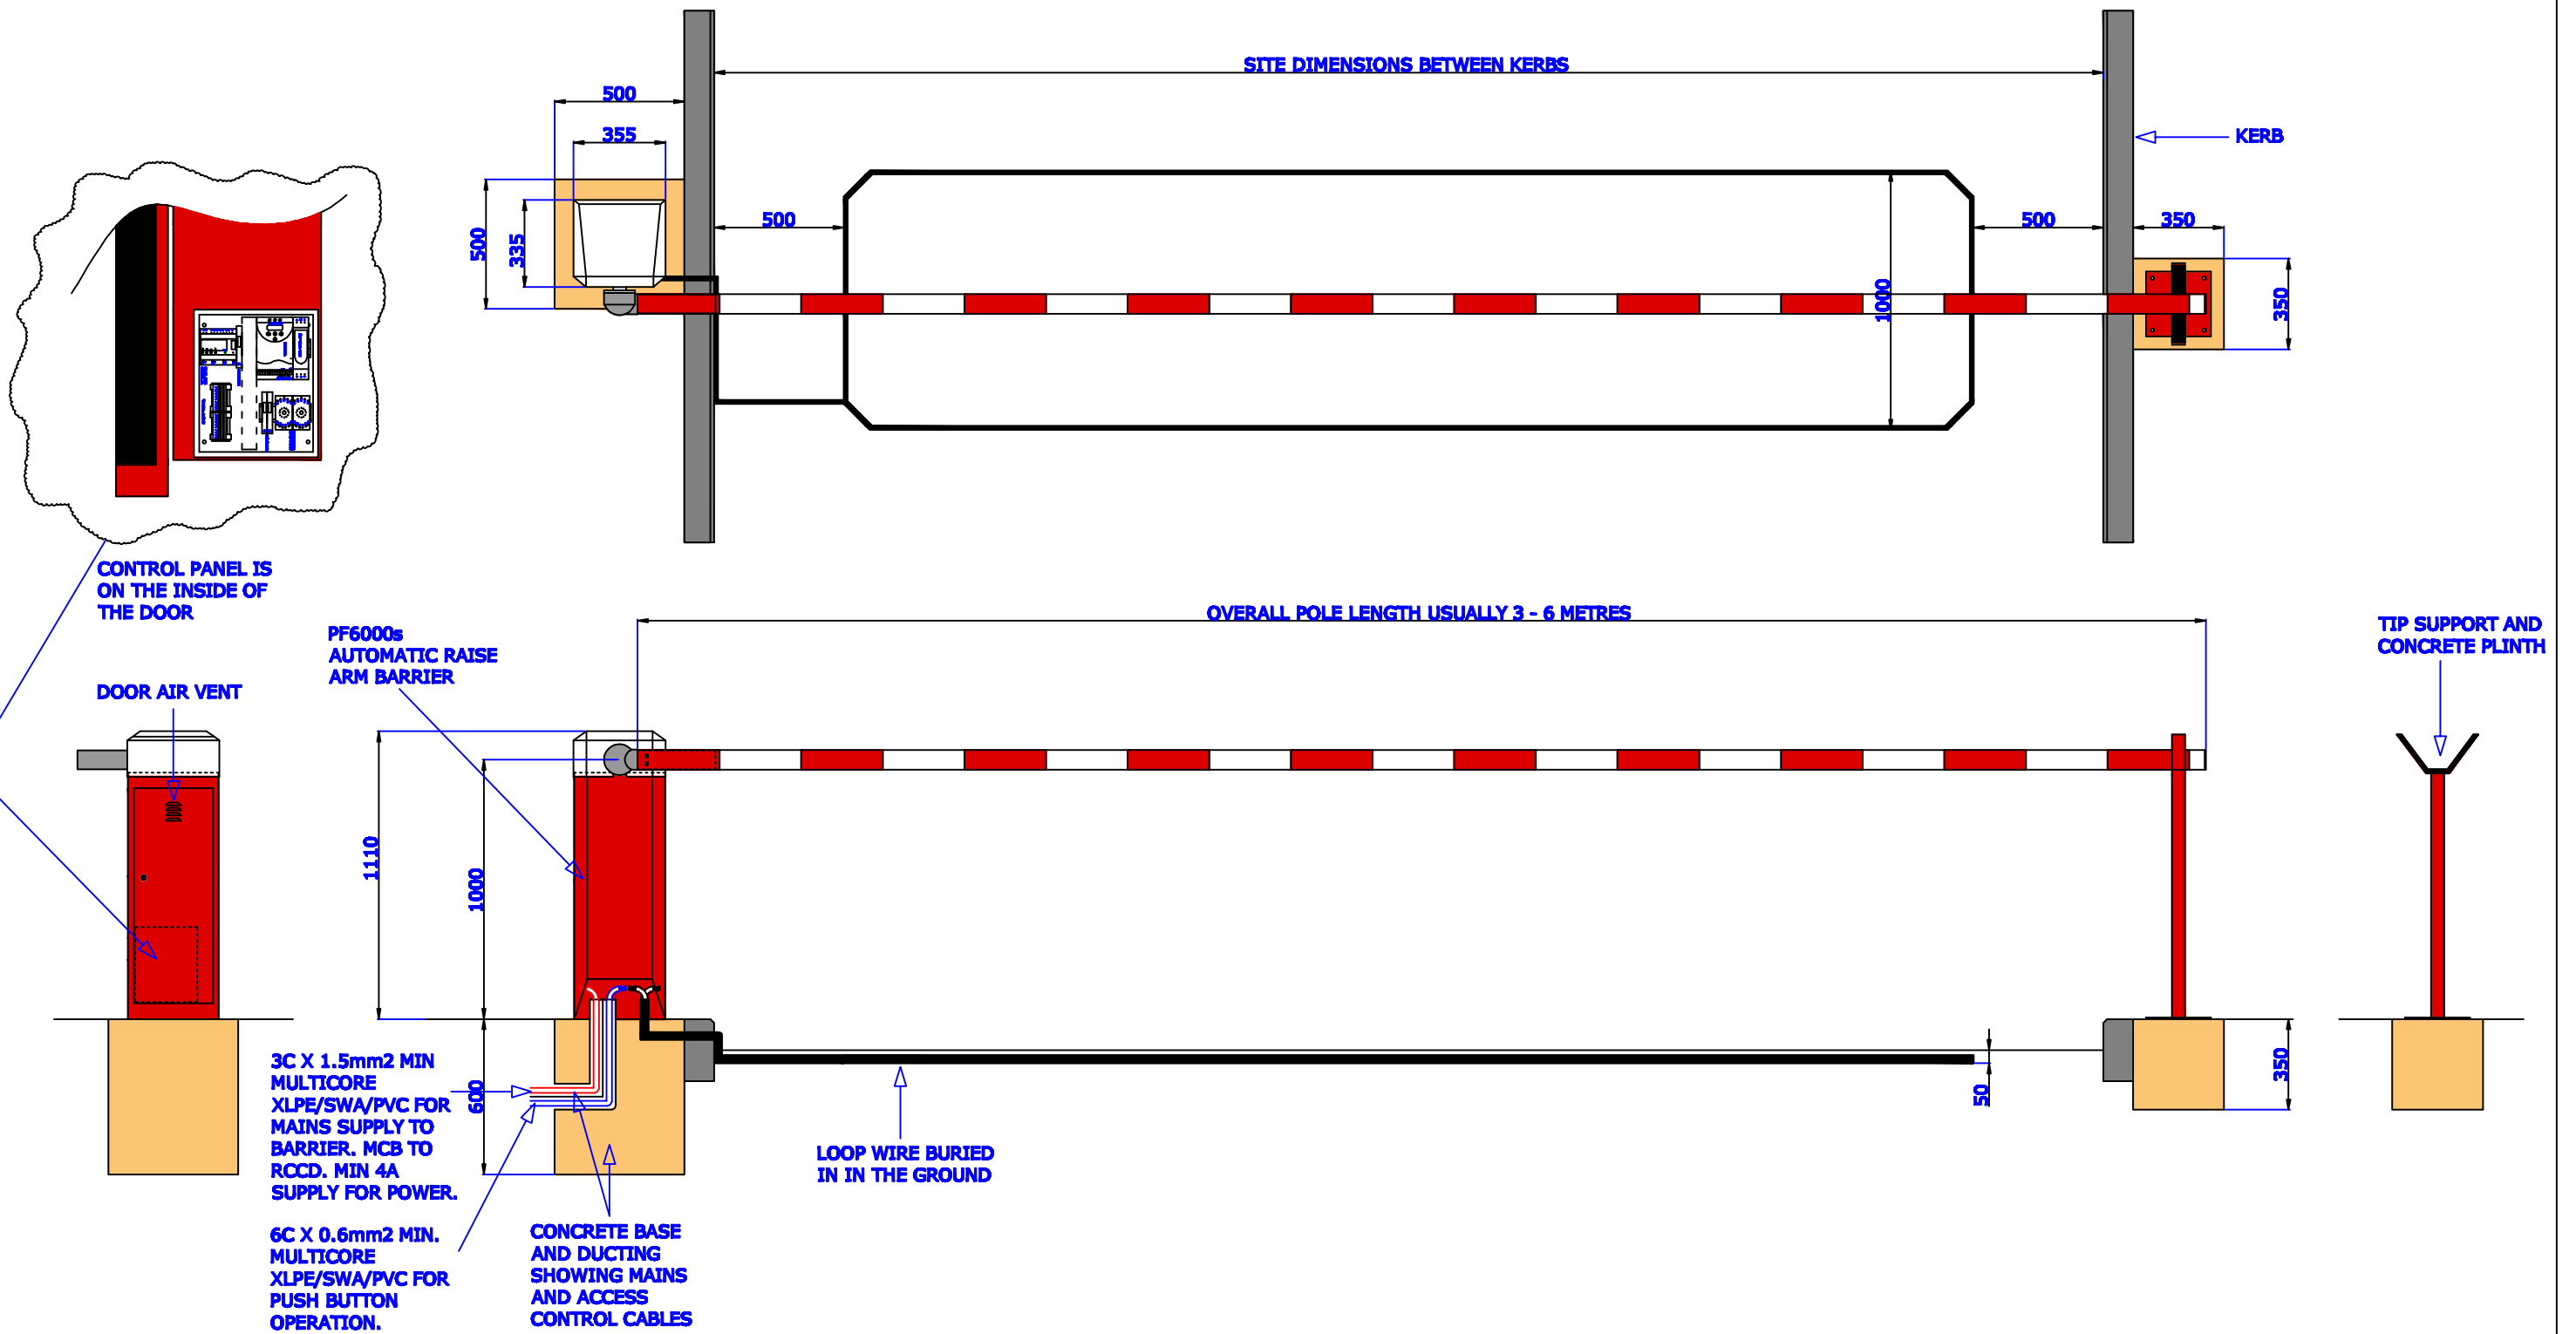

## PF6000s AUTOMATIC RAISE ARM BARRIER

UNIT 1, KINGSBURY LINK,  
TRINITY ROAD, TAMWORTH,  
STAFFORDSHIRE, B78 2EX  
TEL: 08451 771122 FAX: 08451 771133  
EMAIL: sales@parkingfacilities.co.uk

**DRAWN BY :** STUART RUSSELL  
**DATE :** 13/02/2009  
**SCALE :** SCHEMATIC

**TITLE :** PF6000s AUTOMATIC RAISE ARM BARRIER WITH PLAIN POLE

**DRAWING NUMBER :** PF6000s-POLE    **REVISION :** 1