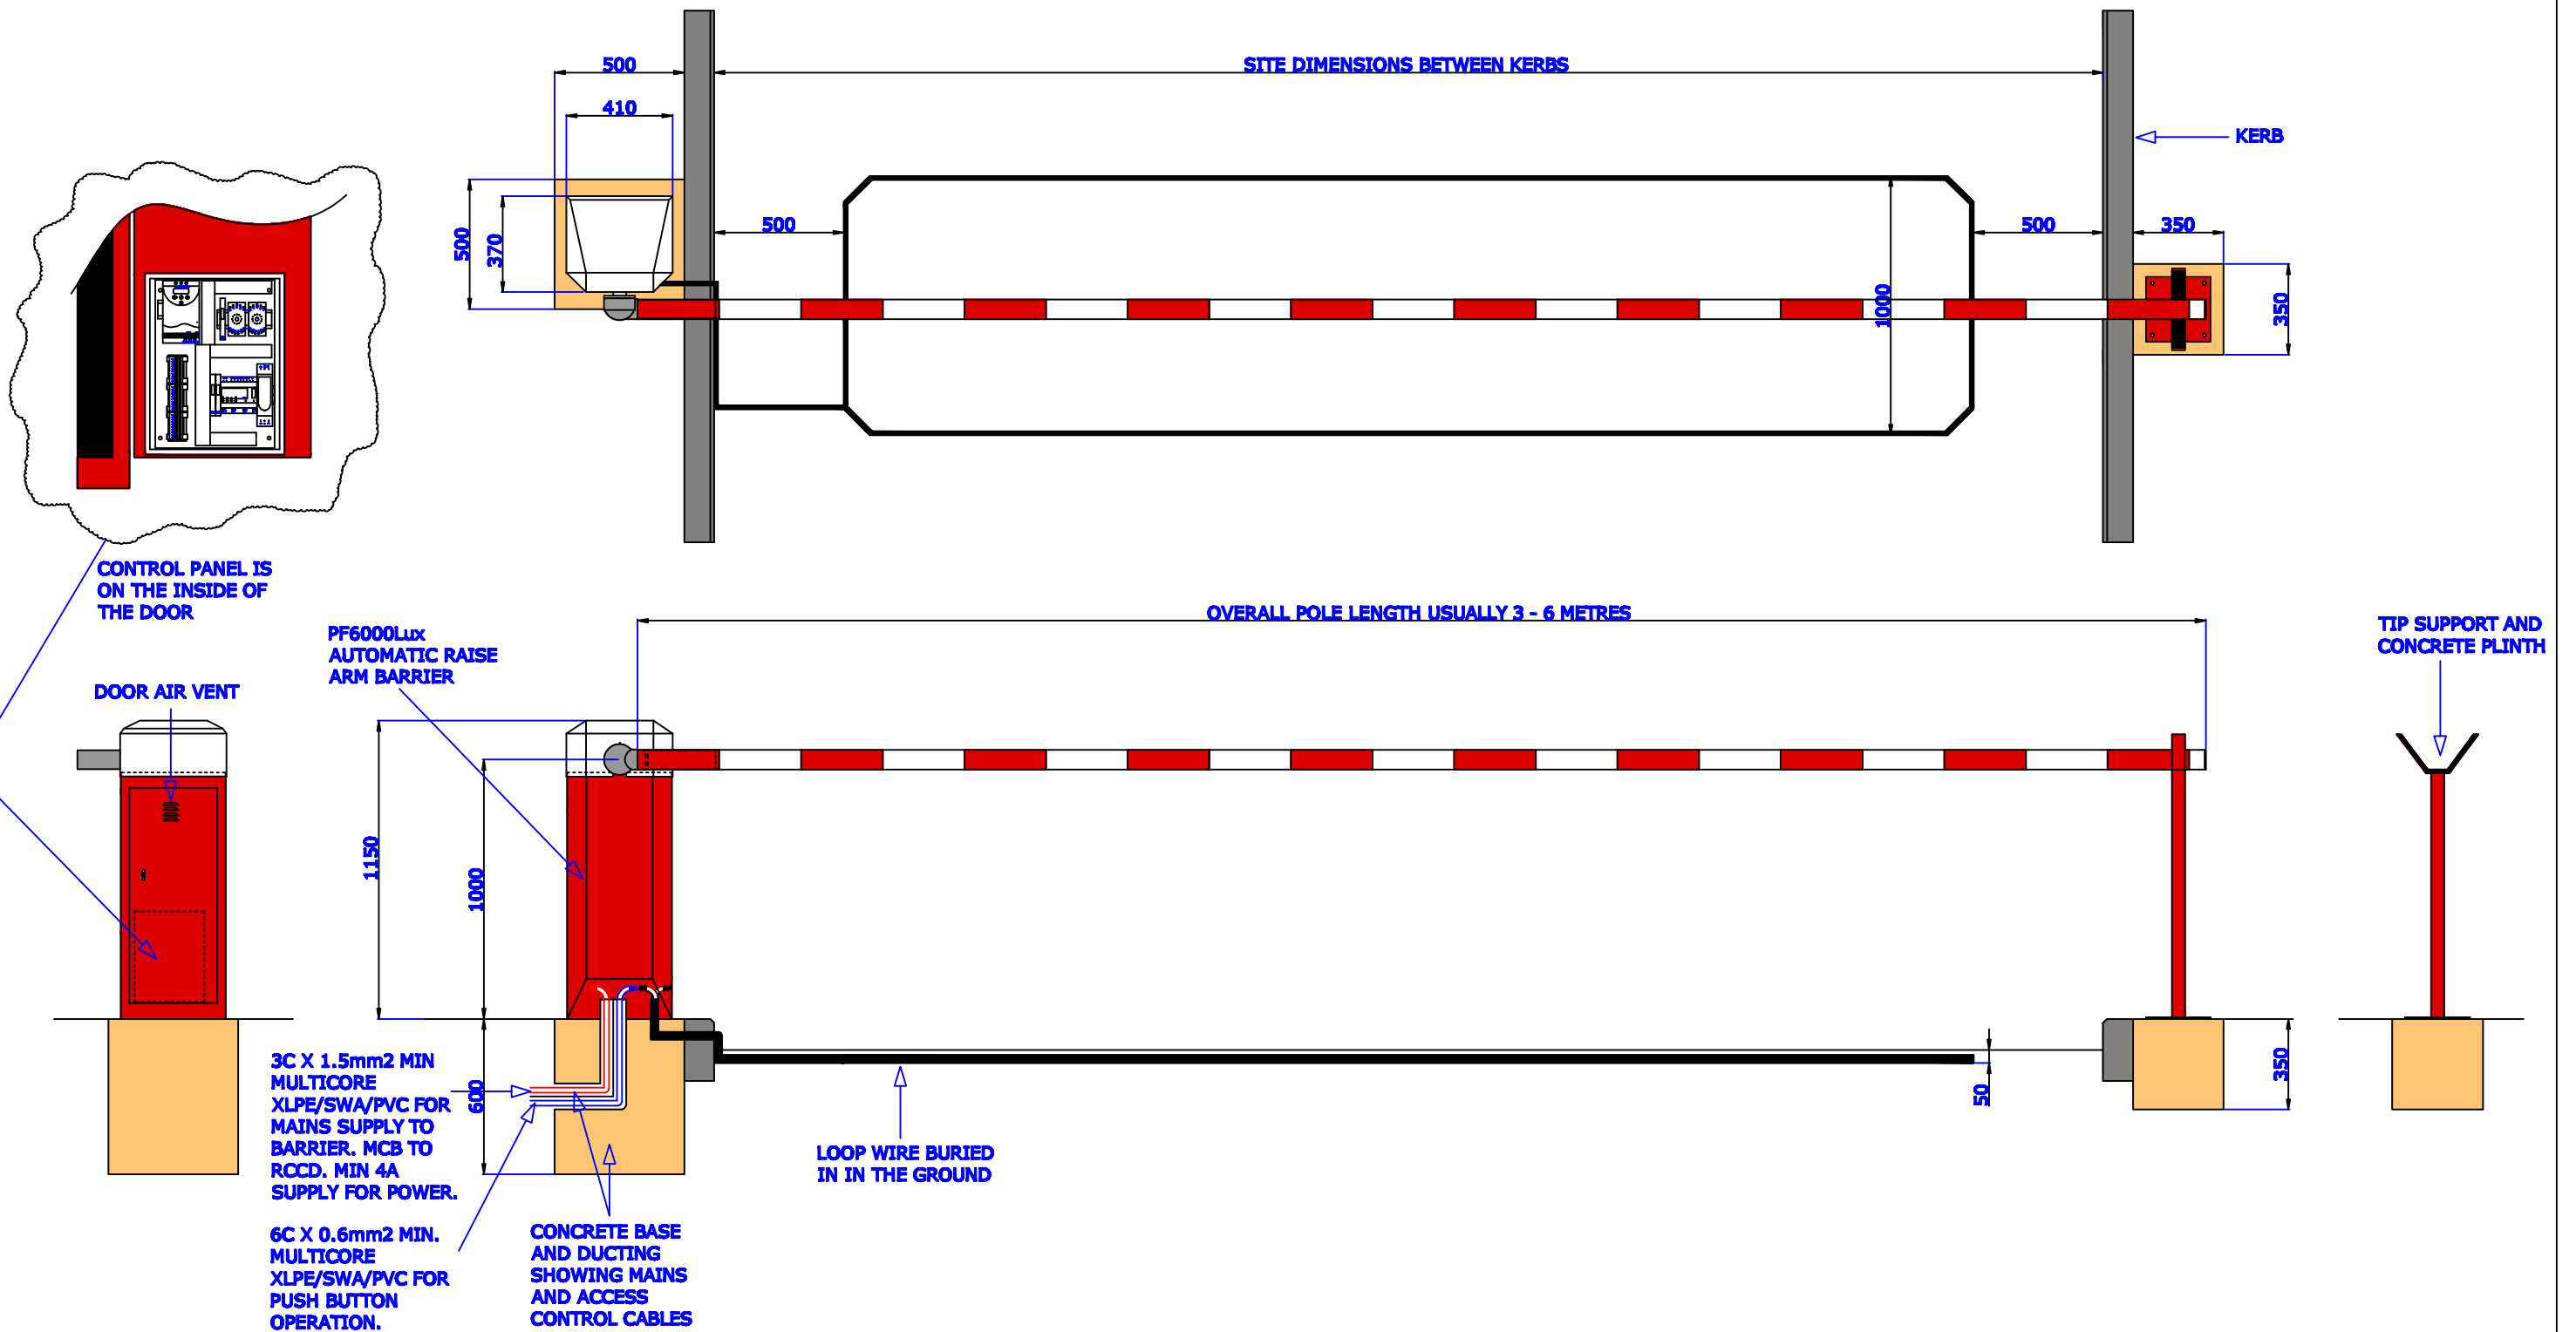

# PF6000Lux AUTOMATIC RAISE ARM BARRIER

UNIT 1, KINGSBURY LINK,  
TRINITY ROAD, TAMWORTH,  
STAFFORDSHIRE, B78 2EX  
TEL: 08451 771122 FAX: 08451 771133  
EMAIL: sales@parkingfacilities.co.uk

<b>DRAWN BY :</b>	STUART RUSSELL	<b>TITLE : PF6000Lux AUTOMATIC RAISE ARM BARRIER WITH PLAIN POLE</b>			
<b>DATE :</b>	11/02/2009	<b>DRAWING NUMBER :</b>	PF6000Lux-POLE	<b>REVISION :</b>	1
<b>SCALE :</b>	SCHEMATIC				