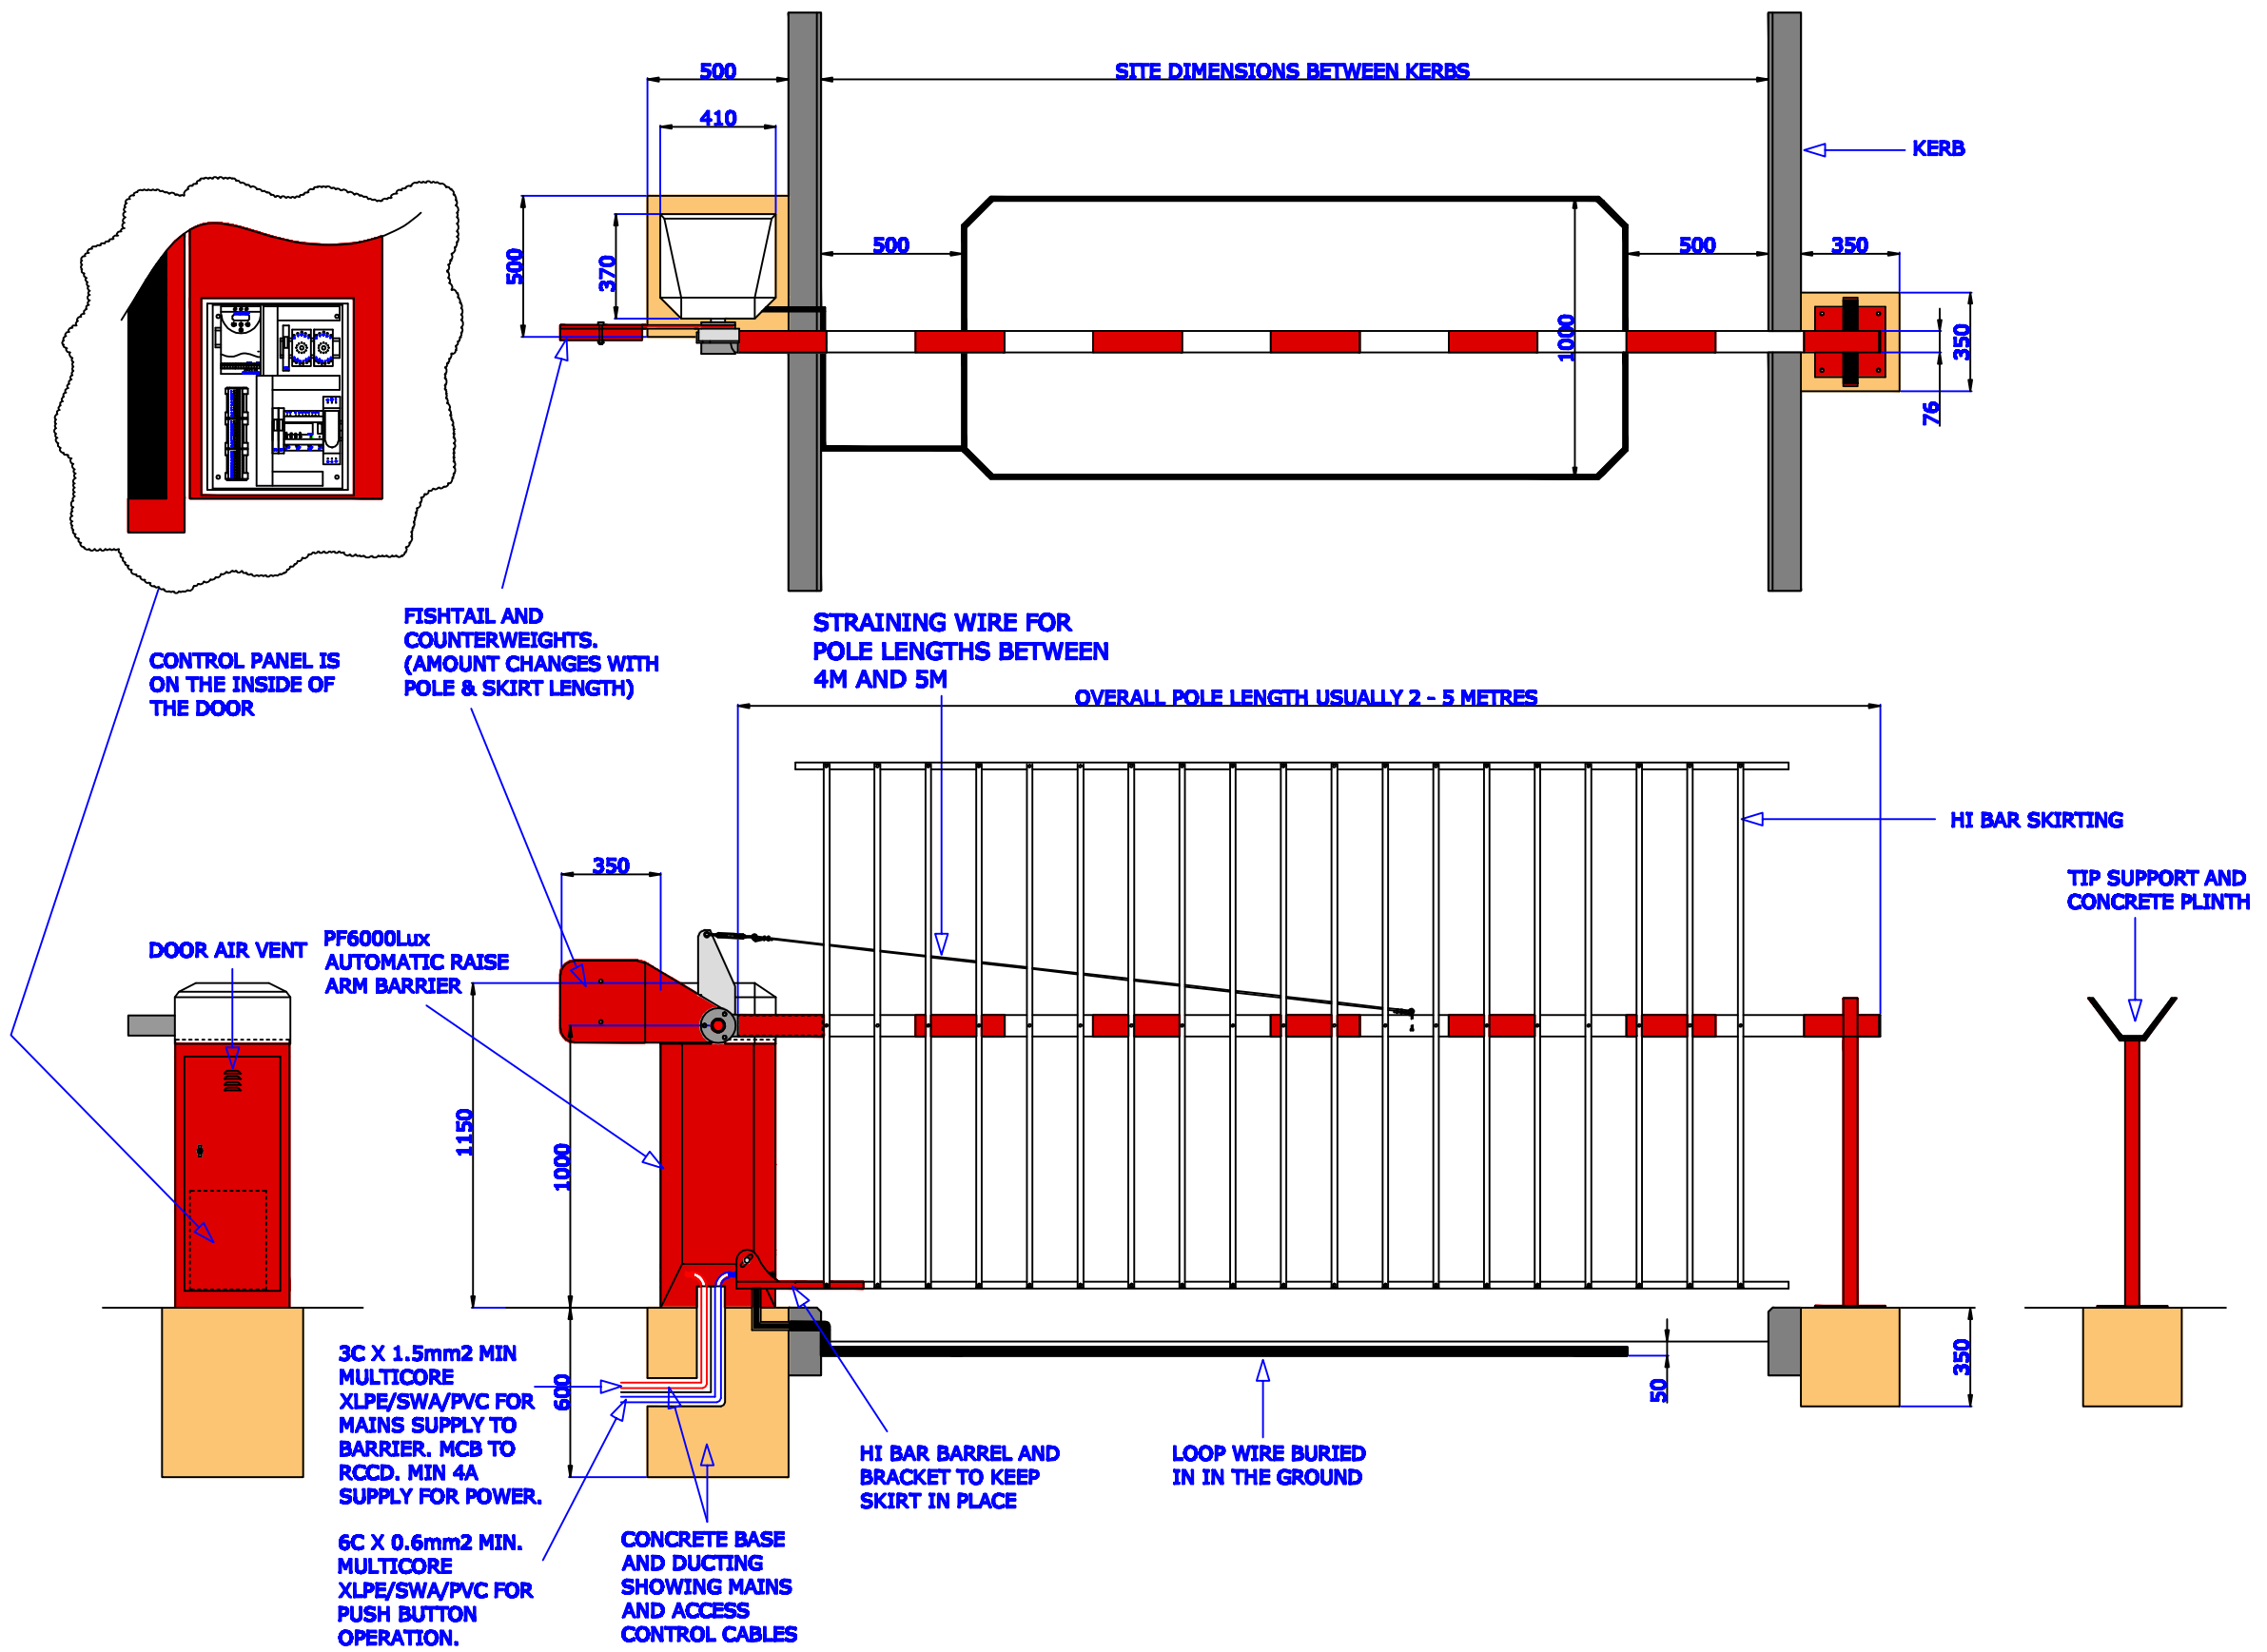

PF6000Lux AUTOMATIC RAISE ARM BARRIER

UNIT 1, KINGSBURY LINK,
TRINITY ROAD, TAMWORTH,
STAFFORDSHIRE, B78 2EX
TEL: 08451 771122 FAX: 08451 771133
EMAIL: sales@parkingfacilities.co.uk

DRAWN BY :	STUART RUSSELL	TITLE : PF6000Lux AUTOMATIC RAISE ARM BARRIER WITH HI BAR			
DATE :	12/02/2009				
SCALE :	SCHEMATIC	DRAWING NUMBER :	PF6000Lux-HIBAR	REVISION :	1