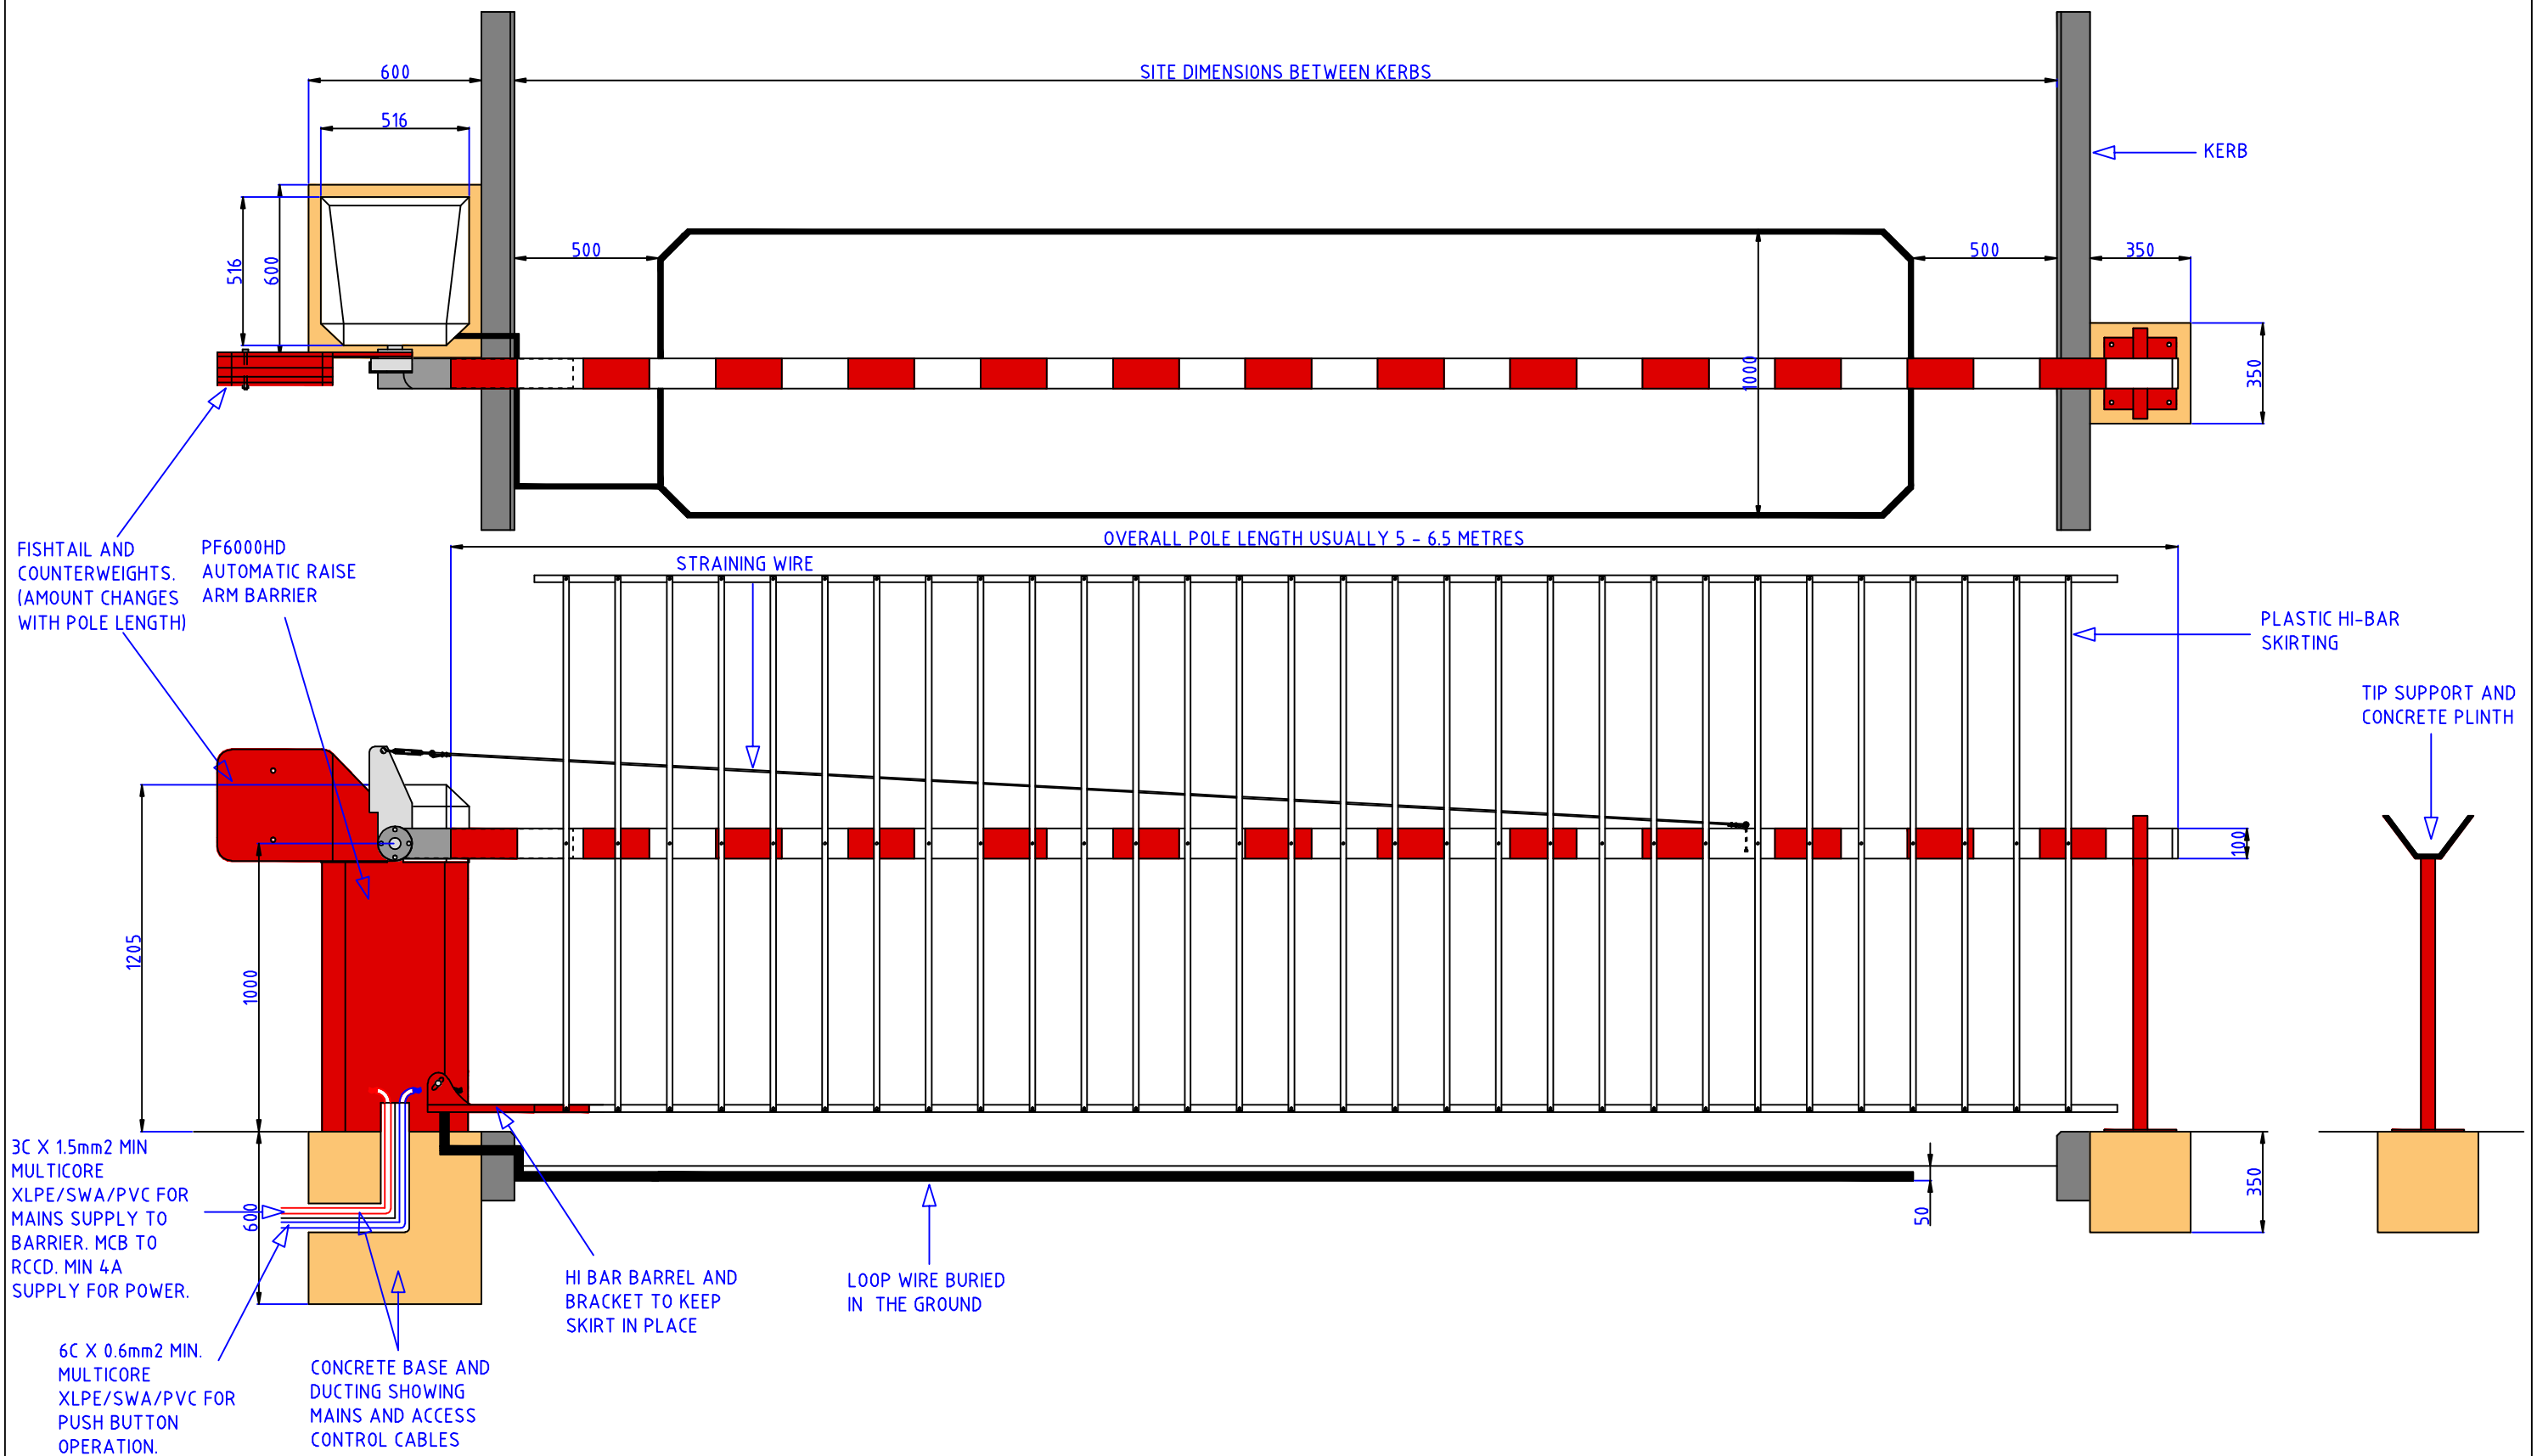

PF6000HD AUTOMATIC RAISE ARM BARRIER

UNIT 1, KINGSBURY LINK,
TRINITY ROAD, TAMWORTH,
STAFFORDSHIRE, B78 2EX
TEL: 08451 771122 FAX: 08451 771133
EMAIL: sales@parkingfacilities.co.uk

DRAWN BY :	STUART RUSSELL	TITLE : PF6000 HEAVY DUTY AUTOMATIC RAISE ARM BARRIER WITH HI BAR			
DATE :	11/02/2009	DRAWING NUMBER :	PF6000-HIBAR	REVISION :	1
SCALE :	SCHEMATIC				